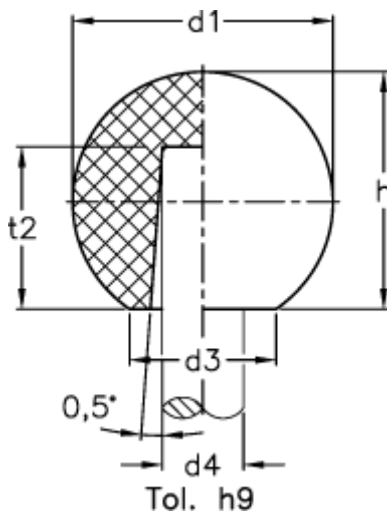

Article number: 20134138

Description: E+G Ball knob DIN 319-KT-20-B5-M

Measures

d1	= 20
d3 approx.	= 12
d4	= B5
h	= 18.0
t2	= 14